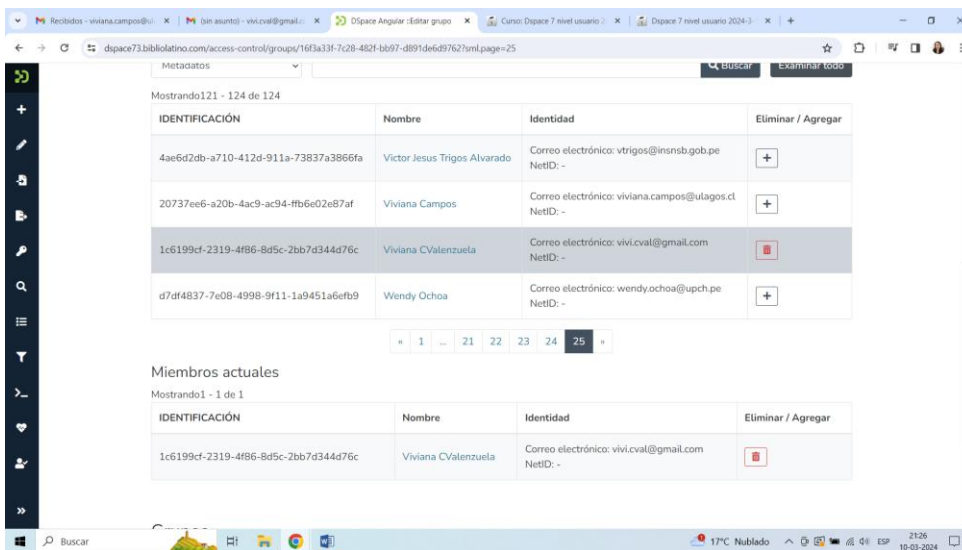

**DSpace 7**

DSpace is the world leading open source repository platform that enables organisations

- easily ingest documents, audio, video, datasets and their corresponding Dublin Core metadata
- open up this content to local and global audiences, thanks to the OAI-PMH interface and Google Scholar optimizations
- issue permanent urls and trustworthy identifiers, including optional integrations with handle.net and DataCite DOI

Join an international community of leading institutions using DSpace.

The test user accounts below have their password set to the name of this software in lowercase.

- Demo Site Administrator = dspacedemo+admin@gmail.com
- Demo Community Administrator = dspacedemo+commadmin@gmail.com
- Demo Collection Administrator = dspacedemo+colladmin@gmail.com
- Demo Submitter = dspacedemo+submit@gmail.com

Comunidades en DSpace

Buscar en el repositorio ...

-Creado mi perfil como administrador.

## Manejo de perfiles de usuarios y permisos - creación de grupo.

-Nuevo perfil creado para trabajarlo desde mi perfil administrador.

-Creado como REMITENTE. Ya en Demo colección.

-Añadido a EPeople.